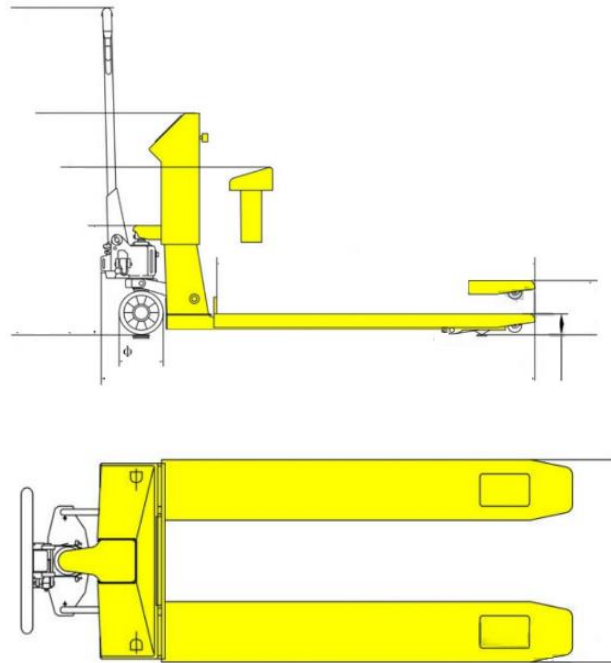

JPW 2000

(Hand Pallet Trolley With Weighting Scale)

Item/ Type		JPW 2000
Capacity	Kg	2000
Lift Height	(mm)	190
Lowered Height	(mm)	85
Overall Length	(mm)	1580
Load Centre Distance	(mm)	600
Fork Length	(mm)	1150
Width Over Forks	(mm)	540
Turning Radius	(mm)	1315
Wheel Base	(mm)	1190
Weighing Range	Kg	1 to 2000
Accuracy (Deviation)	%	1(max)
Wheel	Tyres	Nylon
Display		LCD
Drive		Manual
Type of Operation		Hand
Steering wheel	(mm)	ψ160
Fork Wheel	(mm)	ψ70
Power		Dry Cell/ Ni MH rechargeable battery
Measuring interval		0.5
Max. deviation	(kg)	+1%
Total weight	(kg)	133-142
Charging Hours	hours	6-8
Battery back-up	hours	55-60

* Materials and specification are subject to change.

Features

- Mobile pallet truck with scale combined two major functions for pallet truck/scale, allows you to weigh material what you want, where you want and when you want
- Power supply with rechargeable battery or with 88~264V AC input
- Keypad and automatic tare functions
- Super-large and bright LED display in solid state to be strike-free
- Power supply with Rechargeable battery, weight checking & counting functions available
- Various functions: with extended functions as weight-checking, counting, ect., to satisfy different needs of customers

For any special requirements, please contact Jost's H.O., Dimensions indicated here are subject to variations of ± 20 mm and performance $\pm 10\%$. Service weight ± 50 kg. Right to make changes and technical improvement reserved